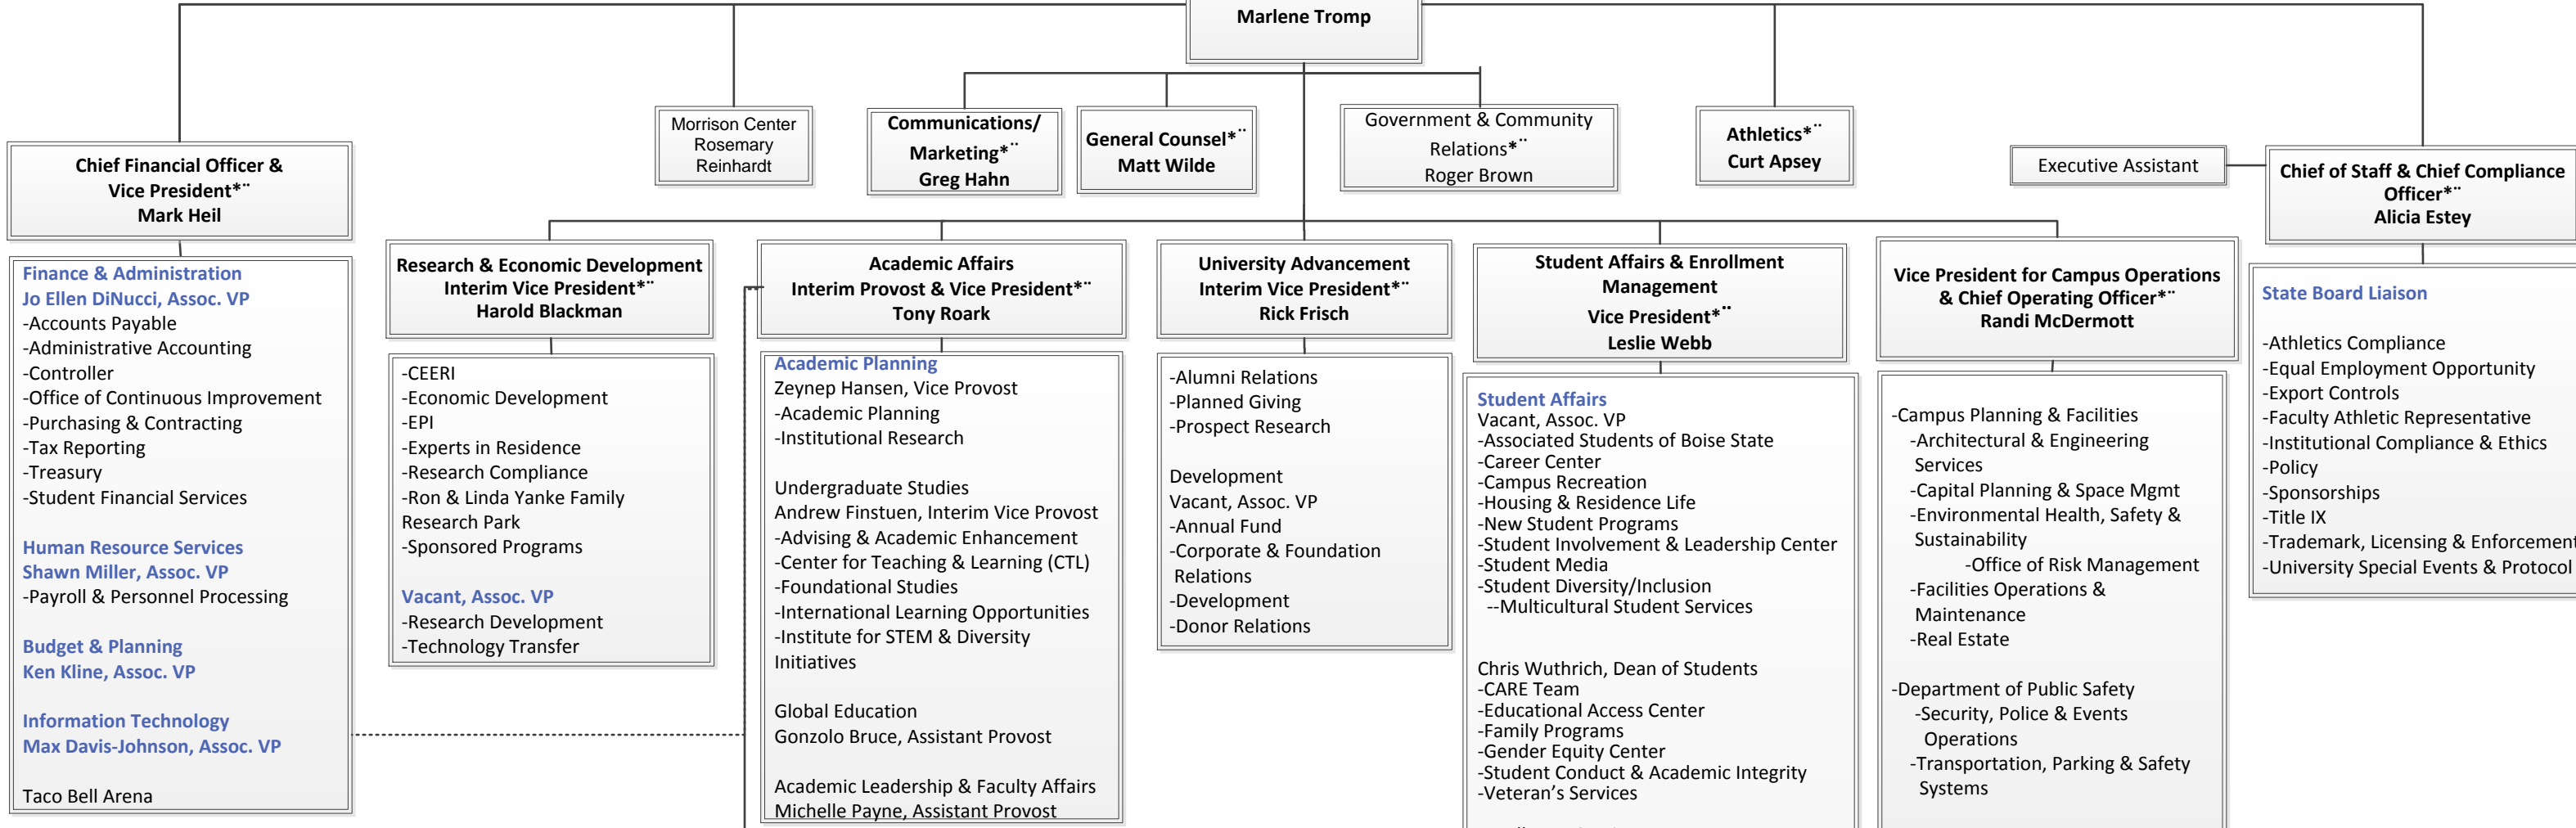

BOISE STATE UNIVERSITY

Board of Trustees
(Idaho State Board of Education)

KEY
Executive Team Member*
**
Administrative Team
College Deans and Assoc. Vice Presidents

President**
Marlene Tromp

Colleges