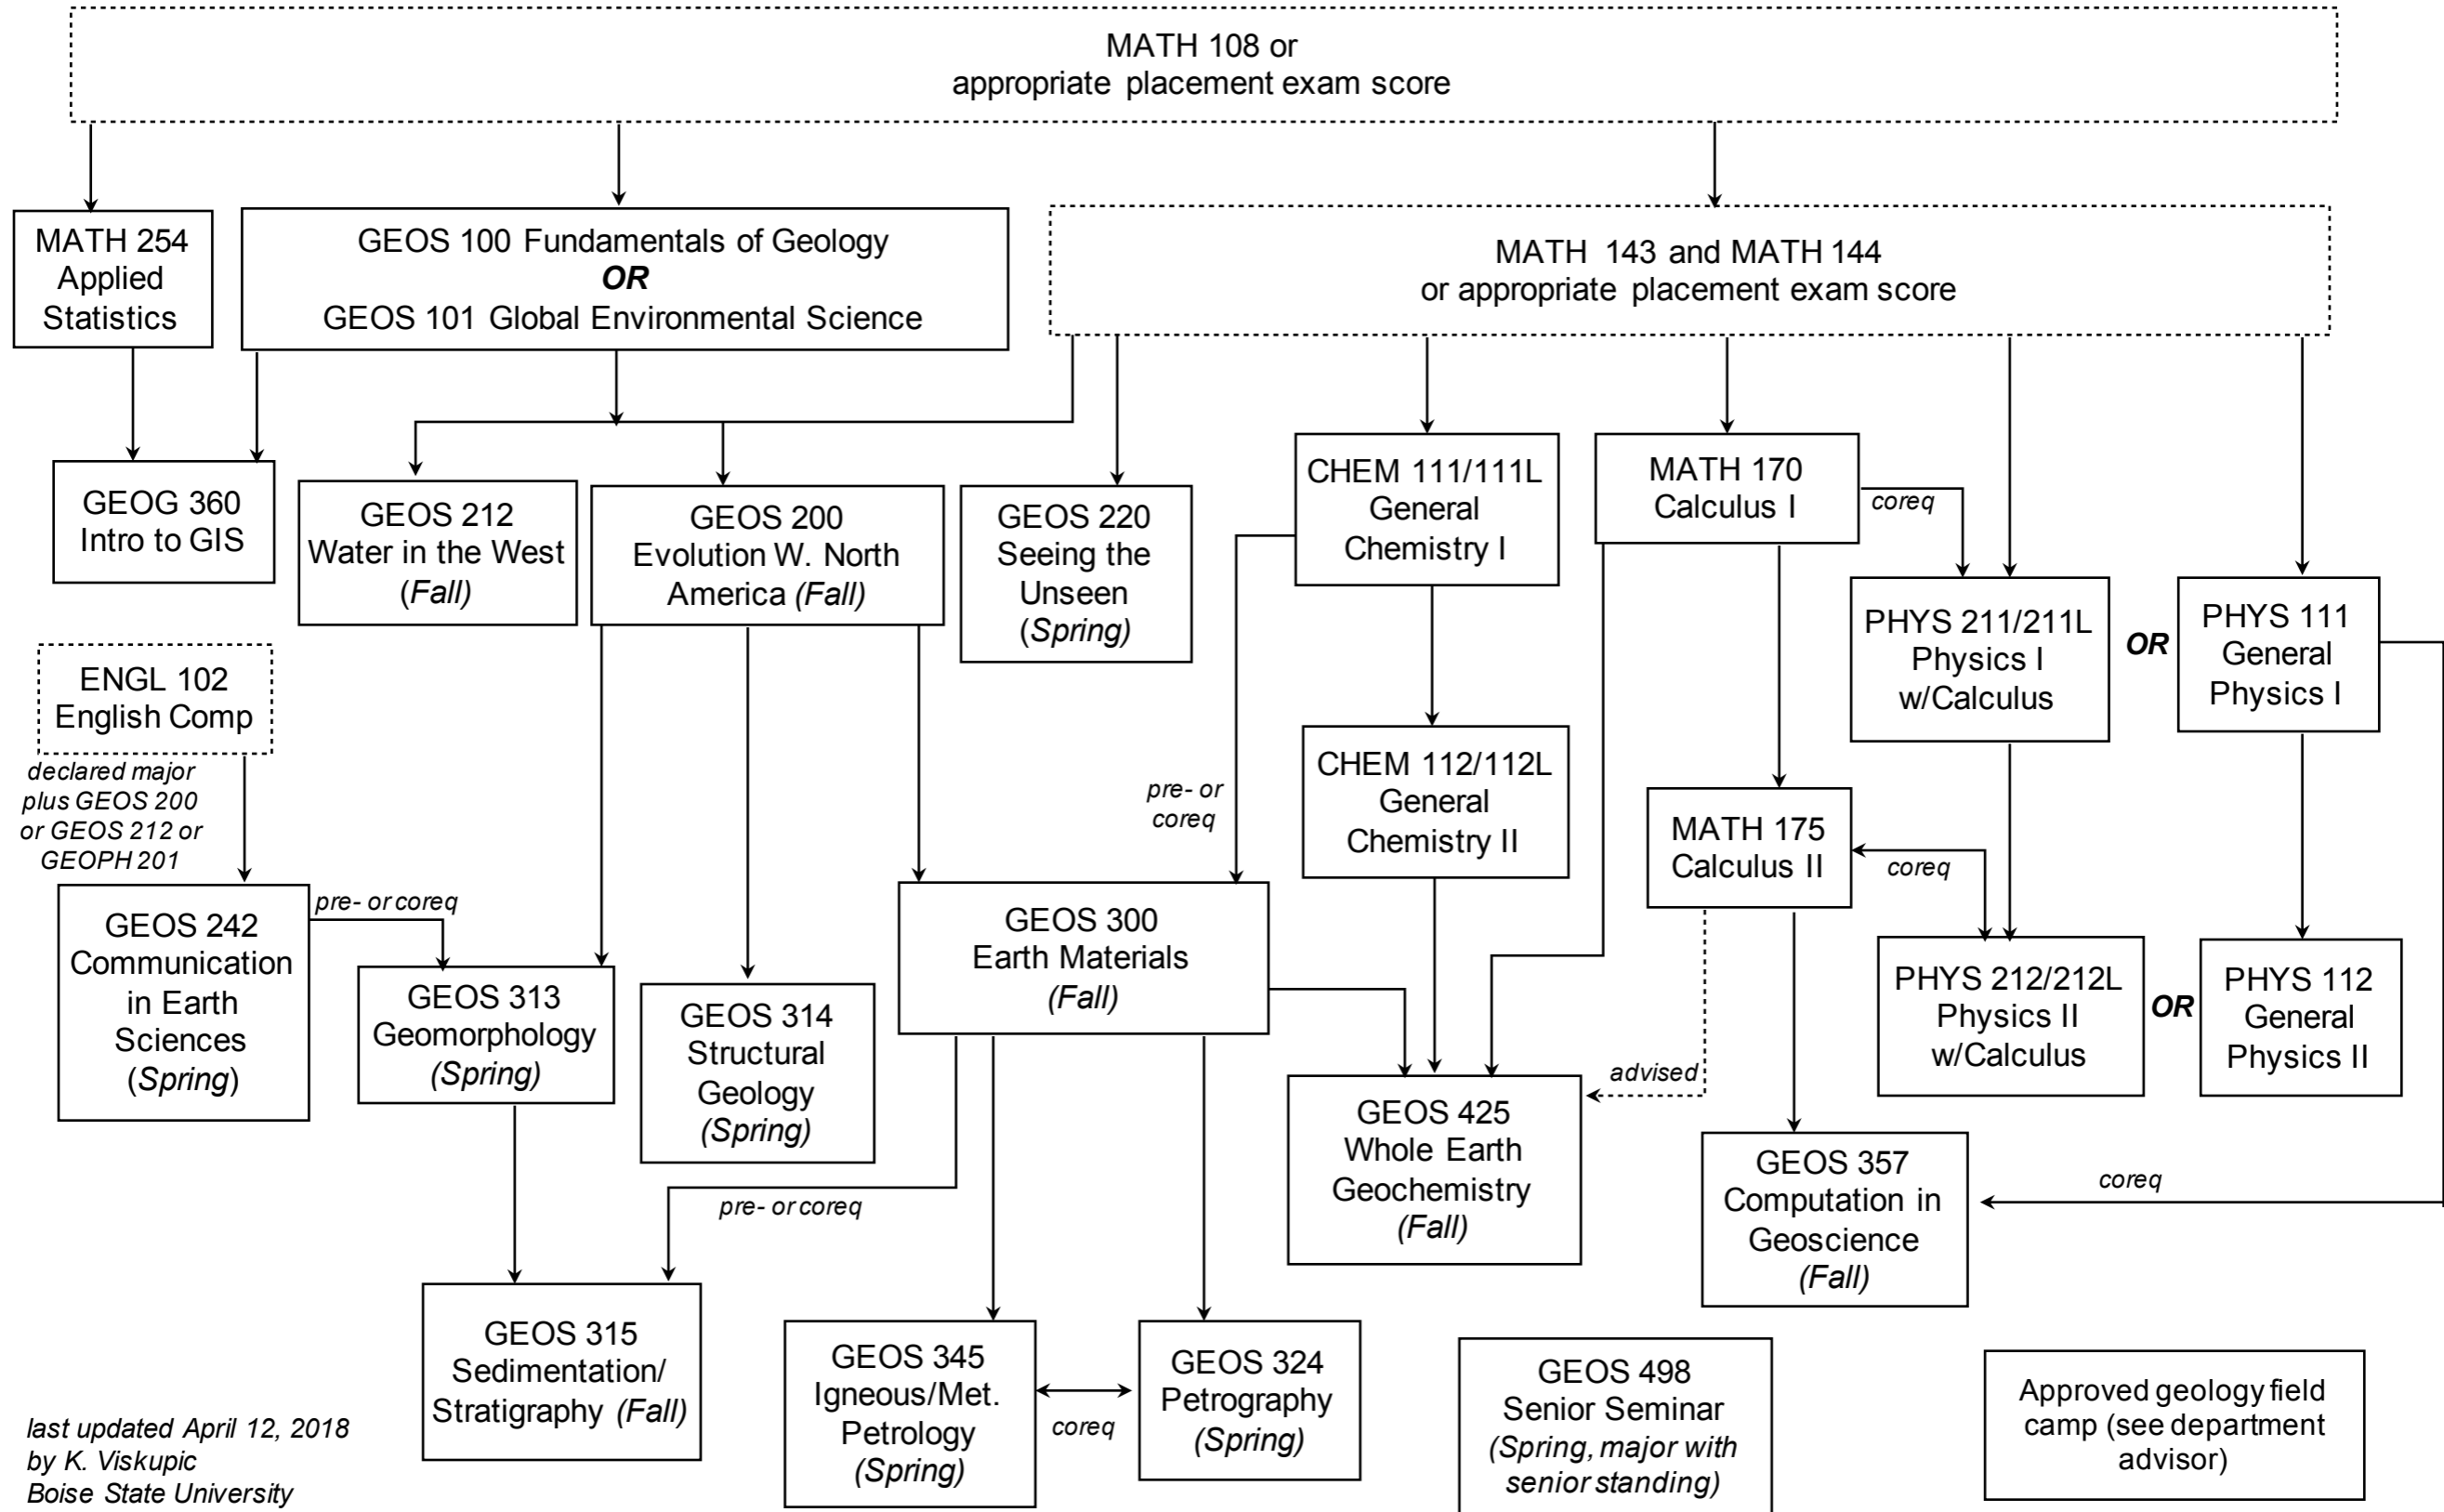

Flowchart for Core BS Geosciences Courses: GEOLOGY Emphasis, 2018-2019 Catalog

prerequisites indicated by arrows

This chart shows only the required core BS Geosciences courses and prerequisites. Additional courses are needed for graduation. Please consult the Undergraduate Catalog and meet with your advisor to craft a plan for degree completion. Course prerequisites and degree requirements are subject to change.

last updated April 12, 2018
by K. Viskupic
Boise State University