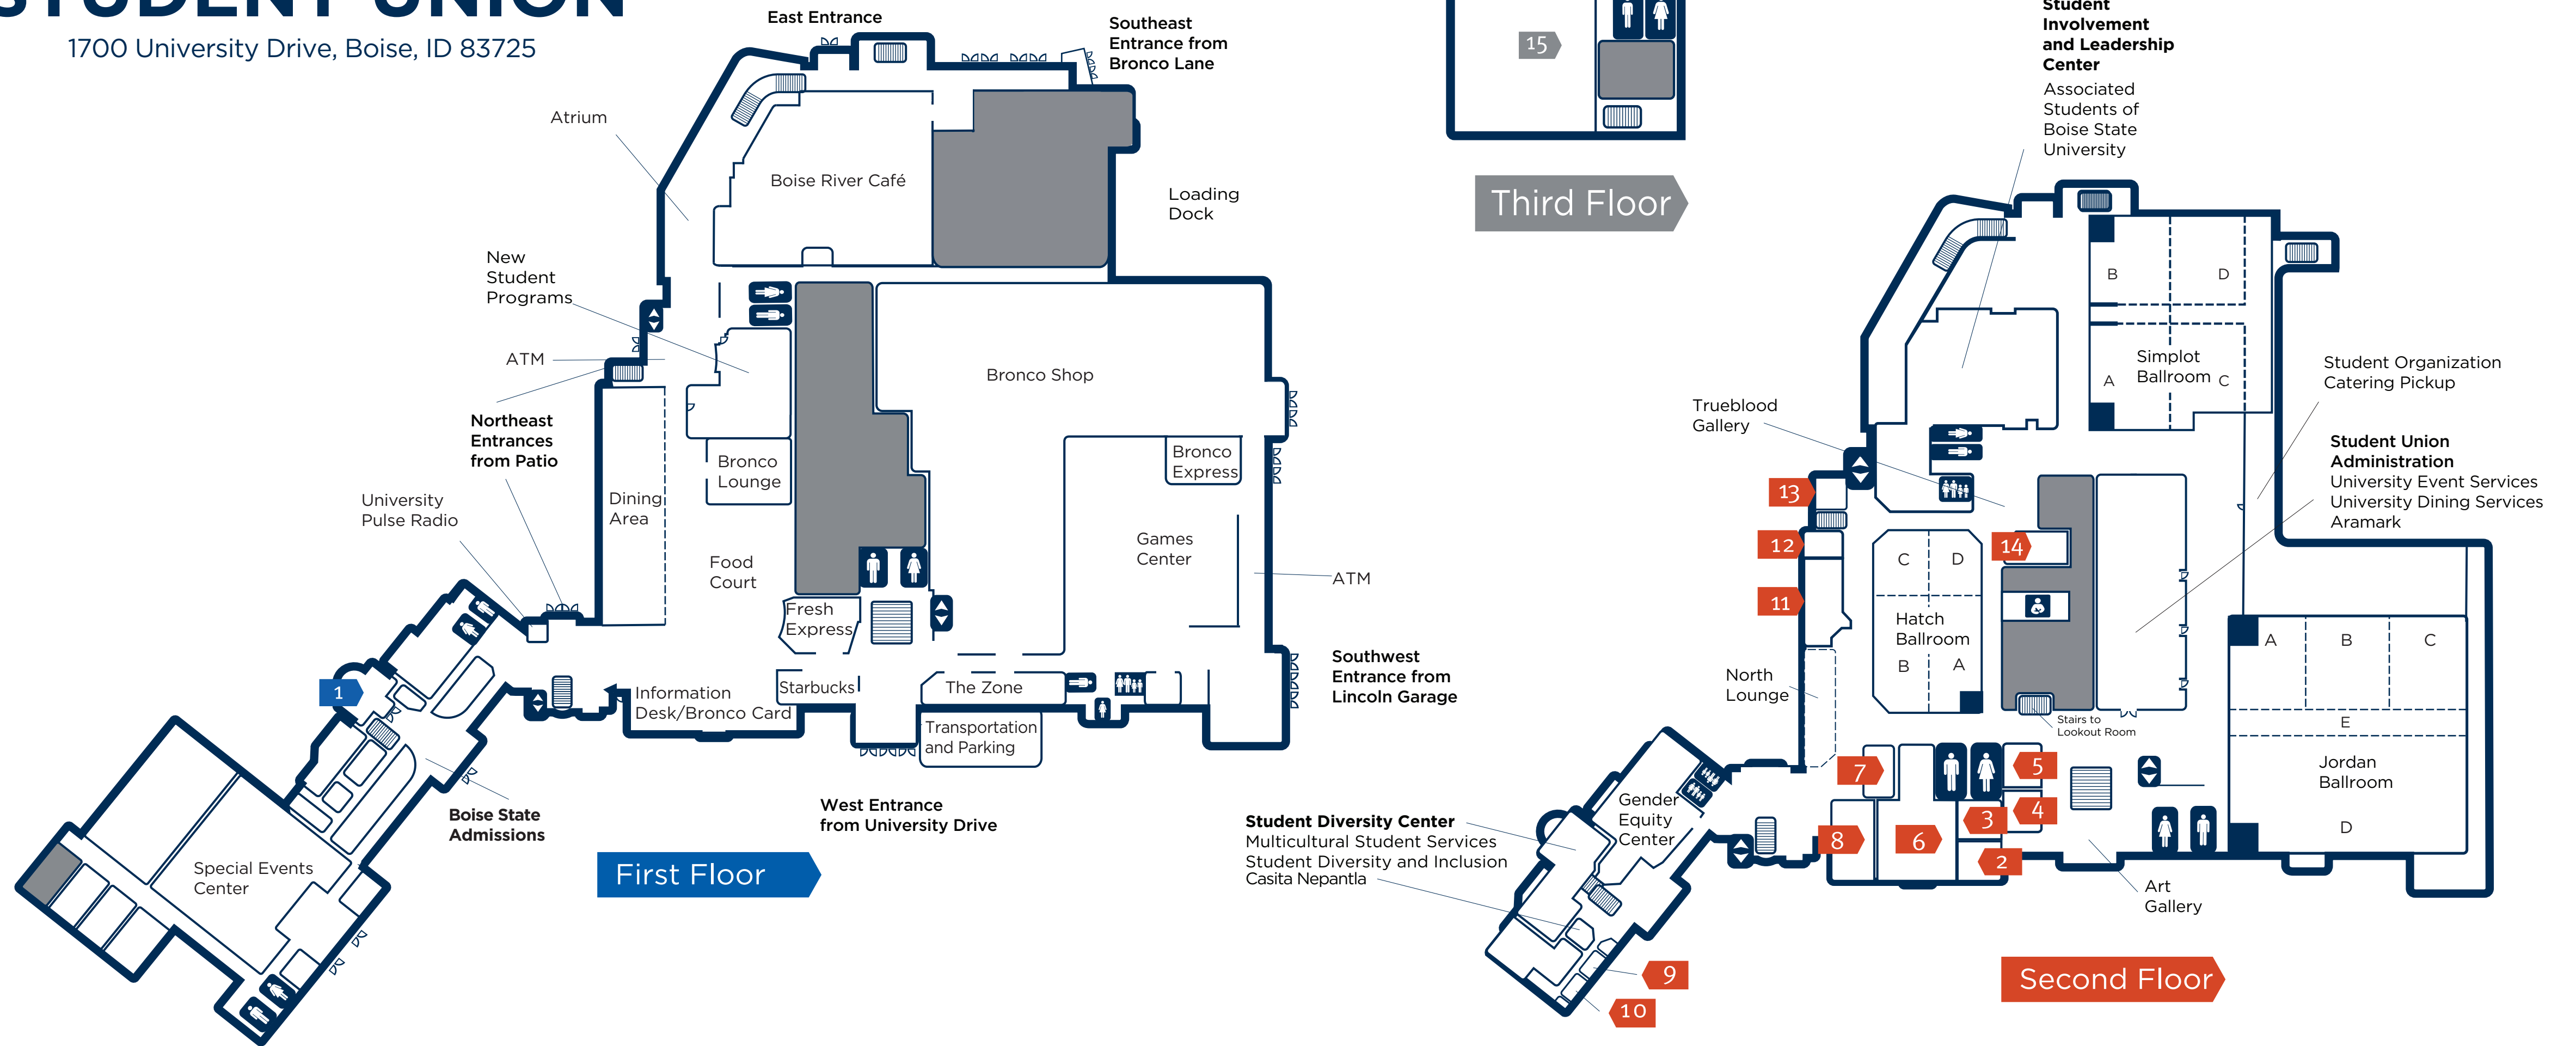

BOISE STATE UNIVERSITY STUDENT UNION

1700 University Drive, Boise, ID 83725

First Floor

- A1105 Boise River Cafe
- E1634 Boise State Admissions (Campus Visits Start Here)
- C1206 Bronco Express (Mailing and Shipping)
- D1423 Food Court
- 1** E1625 Forum Room
- D1416 Fresh Express Convenience Store
- C1310 Games Center
- D1500 Information Desk and Bronco Card
- A1007 New Student Programs
- 113 Special Events Center
- D1414 Starbucks
- F1003 Transportation and Parking
- E1606 University Pulse Radio
- C1202 The Zone (Office of Information and Technology)

Second Floor

- 2** D2303 Ah Fong Room
- 3** D2304 Alexander Room
- 6** D2350 Bishop Barnwell Room
- 11** D2334 Bergquist Lounge
- 4** D2305 Boyington Room
- 5** D2306 Brink Room
- E2438 Casita NePantla
- 7** D2351 Cataldo Room
- 9** E2434 Chief Joseph Room
- 8** D2354 Farnsworth Room
- D2302 Fine Art Gallery
- 13** A2329 Fisher Room
- 12** D2333 Foote Room
- E2406 Gender Equity Center
- D2336 Hatch Ballroom
- C2119 Jordan Ballroom
- E2423 Multicultural Student Services
- E2426 Student Diversity Center
- A2002 Student Involvement and Leadership Center
Associated Students of Boise State University
- 10** E2436 Shipman Room
- A2102 Simplot Ballroom
- D2200 Student Union Administration
University Event Services
University Dining Services
Aramark
- A2319 Trueblood Gallery
- 14** D2319 Trueblood Room

Third Floor

- 15** D3004 Lookout Room
- D3003 Rooftop Apiary